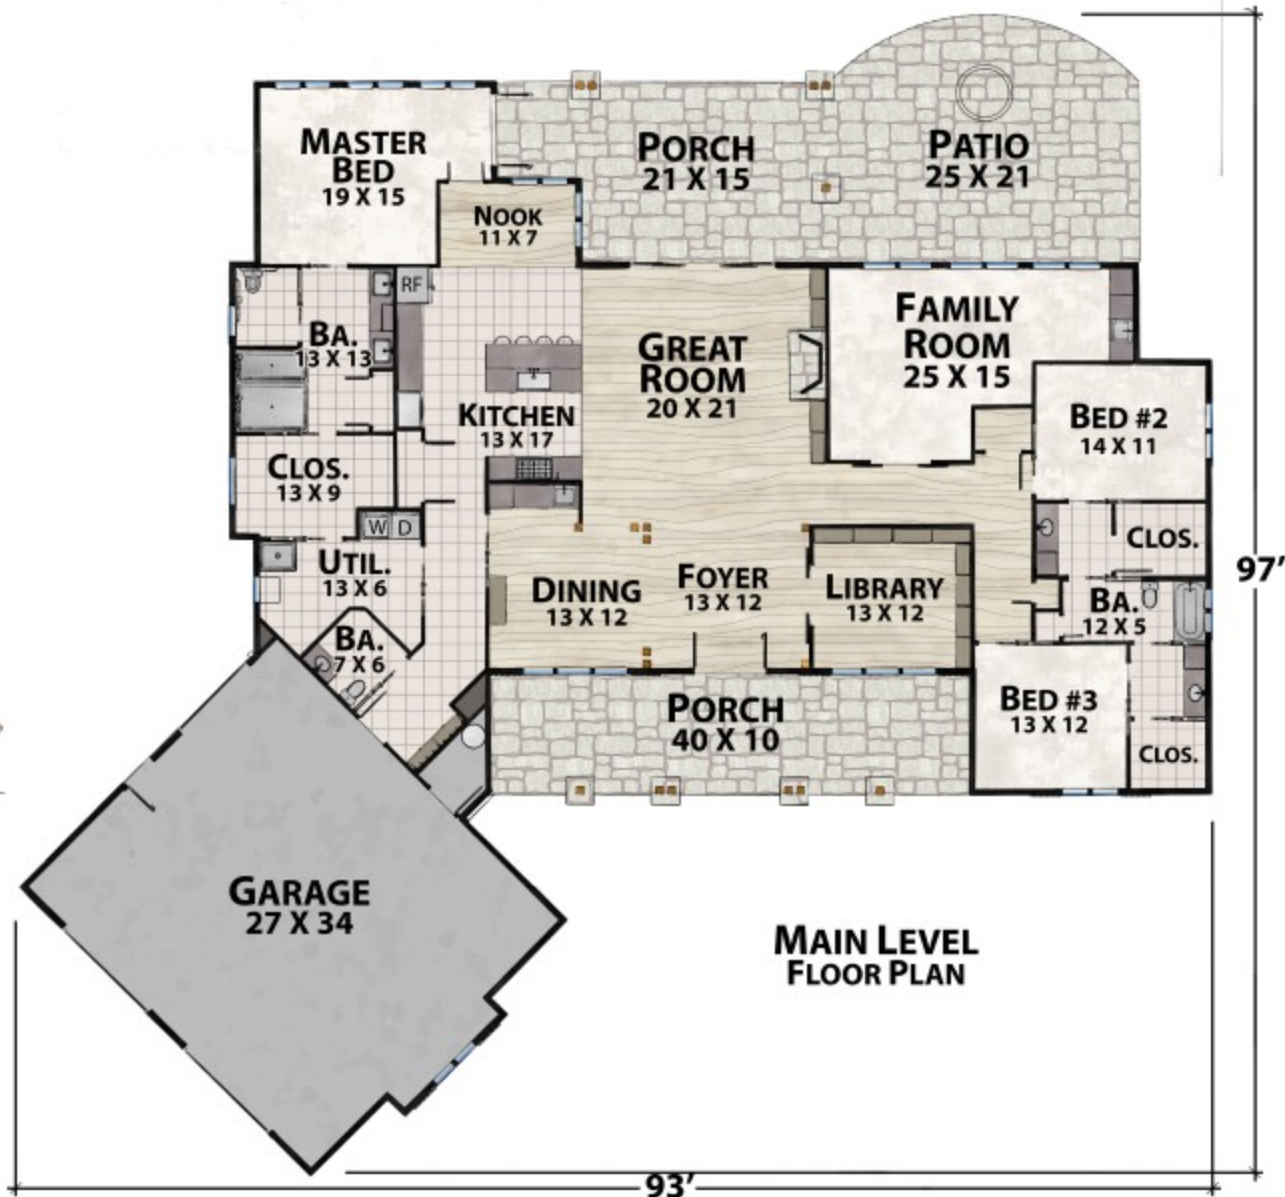

The Liberty Lodge

natural element homes

1-800-970-2224

Plan Info:

Bedrooms: 3
 Baths: 2
 Half Baths: 1

Square Footage:

Main Level SF: 3,342
 Deck & Porch SF: 1,239
 Garage SF: 1,034
 Heated SF: 3,342
 Total SF: 5,615